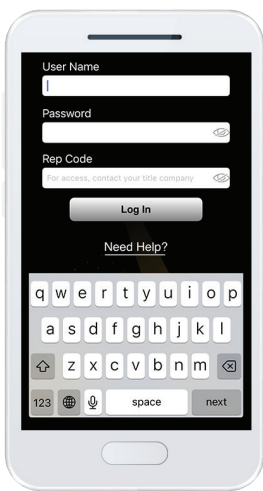

### Additional Features:

- See a live count as you enter in criteria
- Create a printable PDF report
- Create a customizable Excel template for a CSV Export
- Print Mailing Labels

Quickly provide fast and accurate property information on the spot for your clients! Easy to Search, Share Reports, One-Click Communication, and Transaction Documents.

## Steps to create a login to Chicago Title Advantage:

- 1 Go to [www.ChicagoTitleAdvantage.com](http://www.ChicagoTitleAdvantage.com)
- 2 Enter **CTT Self Storage** (case sensitive) in the username, leave the password field blank, and press Login.
- 3 On the next page, type **CTT Self Storage** in the token field (if it isn't already there) and press submit.
- 4 Create your username and fill out the required fields.

**Chicago Title Advantage** is also available as an app for your smartphone or tablet including iPhone, iPad and Android.

Search your device's app store for "**Chicago Title Advantage**",

Use the user name and Password you created on your Online account. In the Rep Code section, type in **jaclyn3186**.