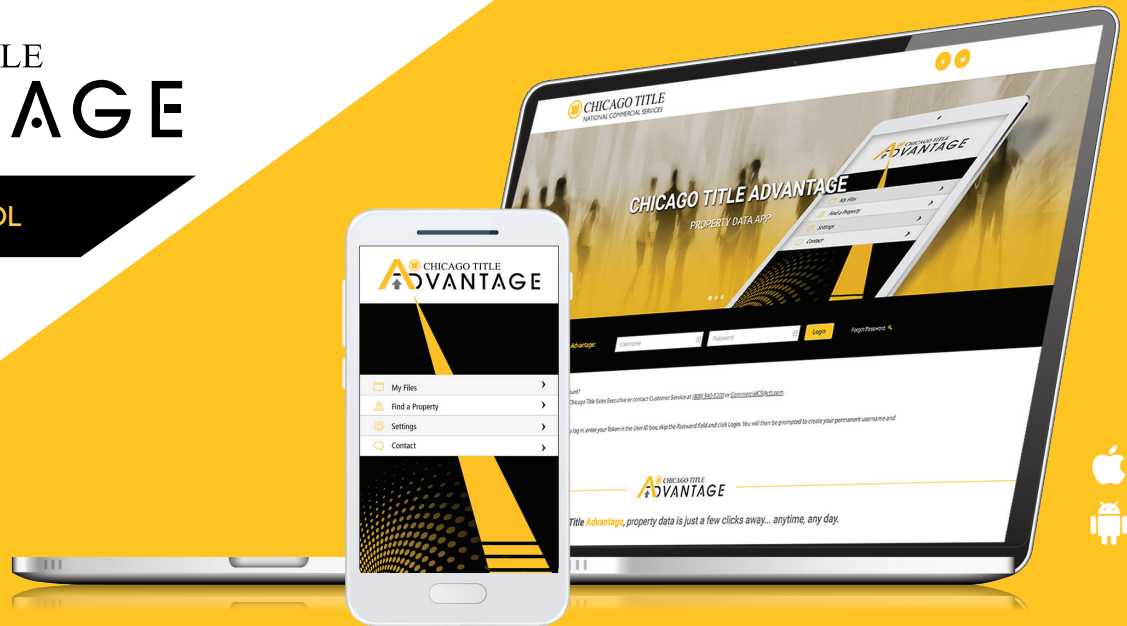

### Additional Features:

- See a live count as you enter in criteria
- Create a printable PDF report
- Create a customizable Excel template for a CSV Export
- Print Mailing Labels

Quickly provide fast and accurate property information on the spot for your clients! Easy to Search, Share Reports, One-Click Communication, and Transaction Documents.